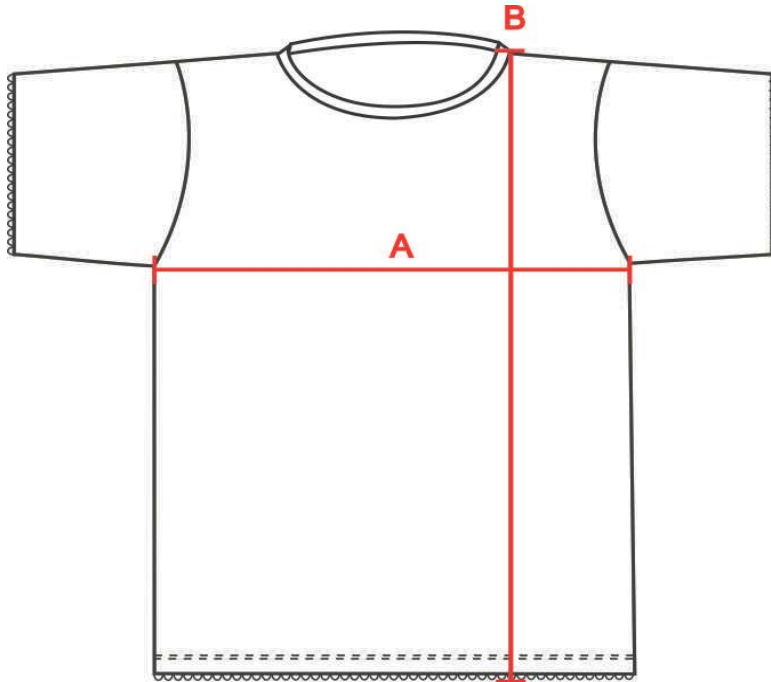

SCHEDA MISURE PRODOTTO

ITEM SIZE CHART

Art. B006

| | XXS | XS | S | U/MISURA - U/MEASURE |
|---|-----|----|----|----------------------|
| A | 39 | 43 | 48 | cm |
| B | 48 | 53 | 57 | cm |

LE MISURE HANNO UNA TOLLERANZA DEL +/- 3% - RESTRINGIMENTO MASSIMO AL LAVAGGIO 5%

MEASURES HAVE A TOLERANCE OF +/- 3% - MAXIMUM SHRINKING AFTER WASH 5