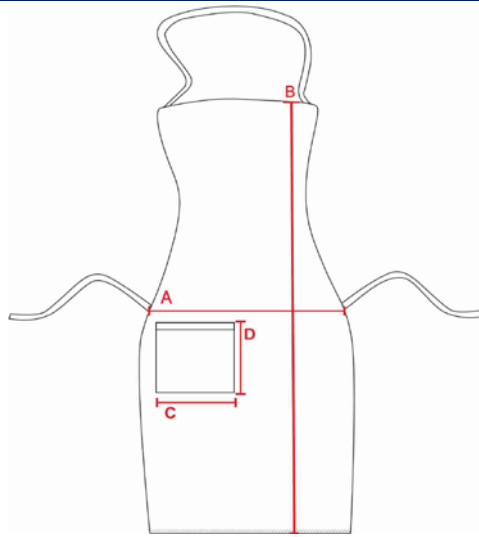

# L480

-  SCHEDA MISURE PRODOTTO
-  SIZE CHART
-  TABLEAU GUIDE DES TAILLES
-  TABLA GUÍA DE TALLAS
-  MASSTABELLE

CM 

TAGLIA UNICA	A	B
<b>FRONTE</b>	61	79

	C	D
<b>TASCA LATERALE</b>	17	17

LE MISURE HANNO UNA TOLLERANZA DEL +/- 5%  
RESTRINGIMENTO MASSIMO AL LAVAGGIO 5%

CM 

ONE SIZE	A	B
<b>FRONT</b>	61	79

	C	D
<b>SIDE POCKET</b>	17	17

MEASURES HAVE A +/- 5% TOLERANCE  
MAXIMUM SHRINKAGE AFTER WASHING 5%

INCH 

ONE SIZE	A	B
<b>FRONT</b>	24	31

	C	D
<b>SIDE POCKET</b>	6	6

MEASURES HAVE A +/- 5% TOLERANCE  
MAXIMUM SHRINKAGE AFTER WASHING 5%