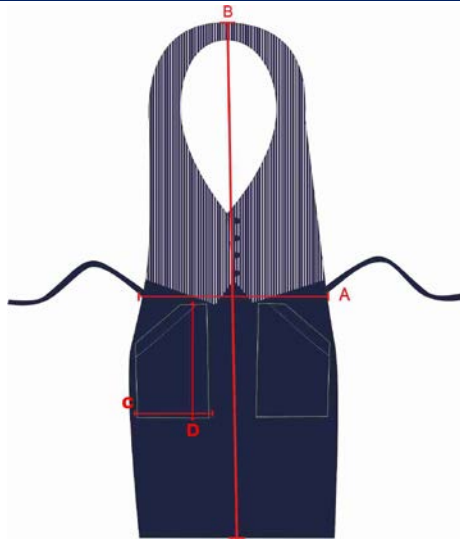

L044

-  SCHEDA MISURE PRODOTTO
-  SIZE CHART
-  TABLEAU GUIDE DES TAILLES
-  TABLA GUÍA DE TALLAS
-  MASSTABELLE

CM 

TAGLIA UNICA	A	B
FRONTE	72	108
	C	D
TASCHE LATERALI	18	24

LE MISURE HANNO UNA TOLLERANZA DEL +/- 5%
RESTRINGIMENTO MASSIMO AL LAVAGGIO 5%

CM 

ONE SIZE	A	B
FRONT	72	108
	C	D
SIDE POCKETS	18	24

MEASURES HAVE A +/- 5% TOLERANCE
MAXIMUM SHRINKAGE AFTER WASHING 5%

INCH 

ONE SIZE	A	B
FRONT	28	42
	C	D
SIDE POCKETS	7	9

MEASURES HAVE A +/- 5% TOLERANCE
MAXIMUM SHRINKAGE AFTER WASHING 5%