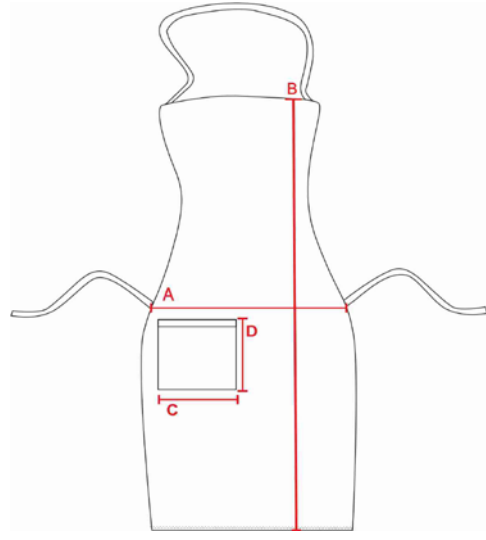

L400

-  SCHEDA MISURE PRODOTTO
-  SIZE CHART
-  TABLEAU GUIDE DES TAILLES
-  TABLA GUÍA DE TALLAS
-  MASSTABELLE

CM 

TAGLIA UNICA	A	B
FRONTE	61	79
	C	D
TASCA LATERALE	17	17

LE MISURE HANNO UNA TOLLERANZA DEL +/- 5%
 RESTRINGIMENTO MASSIMO AL LAVAGGIO 5%

CM 

ONE SIZE	A	B
FRONT	61	79
	C	D
SIDE POCKET	17	17

MEASURES HAVE A +/- 5% TOLERANCE
 MAXIMUM SHRINKAGE AFTER WASHING 5%

INCH 

ONE SIZE	A	B
FRONT	24	31
	C	D
SIDE POCKET	6	6

MEASURES HAVE A +/- 5% TOLERANCE
 MAXIMUM SHRINKAGE AFTER WASHING 5%