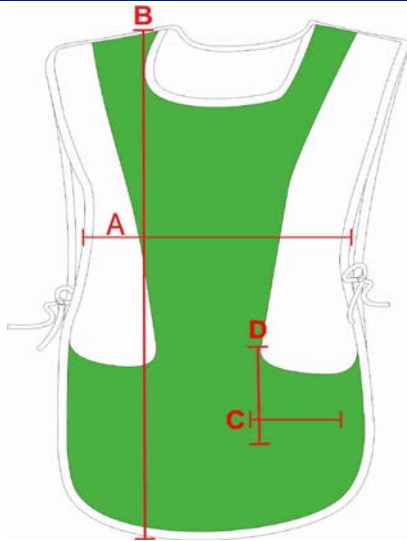

L361

SCHEDA MISURE PRODOTTO

SIZE CHART

TABLEAU GUIDE DES TAILLES

TABLA GUÍA DE TALLAS

MASSTABELLE

CM

TAGLIA UNICA	A	B
FRONTE	48	80
	C	D
TASCHE	19	17

LE MISURE HANNO UNA TOLLERANZA DEL +/- 5%
RESTRINGIMENTO MASSIMO AL LAVAGGIO 5%

CM

ONE SIZE	A	B
FRONT	48	80
	C	D
POCKETS	19	17

MEASURES HAVE A +/- 5% TOLERANCE
MAXIMUM SHRINKAGE AFTER WASHING 5%

INCH

ONE SIZE	A	B
FRONT	15	31
	C	D
POCKETS	7	6

MEASURES HAVE A +/- 5% TOLERANCE
MAXIMUM SHRINKAGE AFTER WASHING 5%