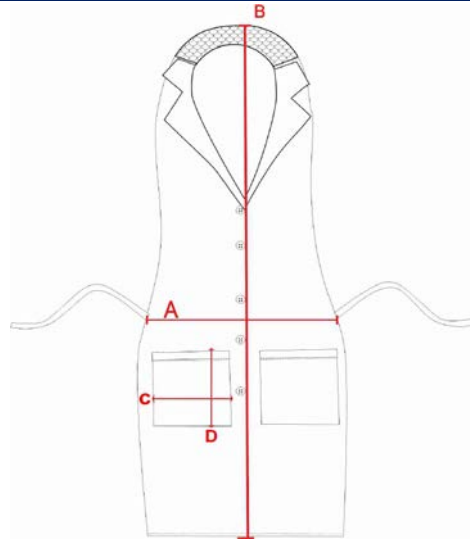

L359

SCHEDA MISURE PRODOTTO

SIZE CHART

TABLEAU GUIDE DES TAILLES

TABLA GUÍA DE TALLAS

MASSTABELLE

CM

TAGLIA UNICA	A	B
FRONTE	70	100
TASCHE LATERALI	C	D
	16	16

LE MISURE HANNO UNA TOLLERANZA DEL +/- 5%
RESTRINGIMENTO MASSIMO AL LAVAGGIO 5%

CM

ONE SIZE	A	B
FRONT	70	100
SIDE POCKETS	C	D
	16	16

MEASURES HAVE A +/- 5% TOLERANCE
MAXIMUM SHRINKAGE AFTER WASHING 5%

INCH

ONE SIZE	A	B
FRONT	27	39
SIDE POCKETS	C	D
	6	6

MEASURES HAVE A +/- 5% TOLERANCE
MAXIMUM SHRINKAGE AFTER WASHING 5%