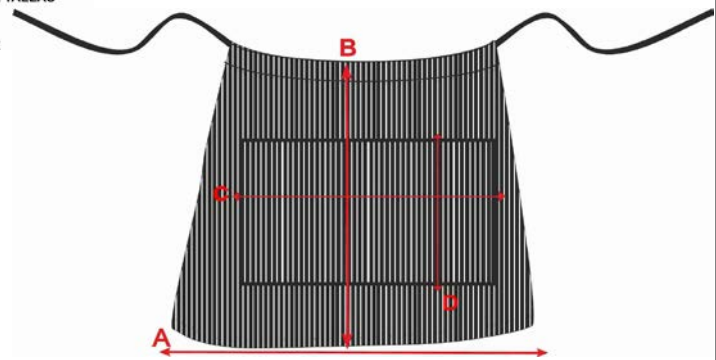

L335

-  SCHEDA MISURE PRODOTTO
-  SIZE CHART
-  TABLEAU GUIDE DES TAILLES
-  TABLA GUÍA DE TALLAS
-  MASSTABELLE

CM 

TAGLIA UNICA	A	B
FRONTE	75	45
	C	D
TASCA	35	18

LE MISURE HANNO UNA TOLLERANZA DEL +/- 5%
RESTRINGIMENTO MASSIMO AL LAVAGGIO 5%

CM 

ONE SIZE	A	B
FRONT	75	45
	C	D
POCKET	35	18

MEASURES HAVE A +/- 5% TOLERANCE
MAXIMUM SHRINKAGE AFTER WASHING 5%

INCH 

ONE SIZE		
FRONT	29	17
POCKET	13	7

MEASURES HAVE A +/- 5% TOLERANCE
MAXIMUM SHRINKAGE AFTER WASHING 5%