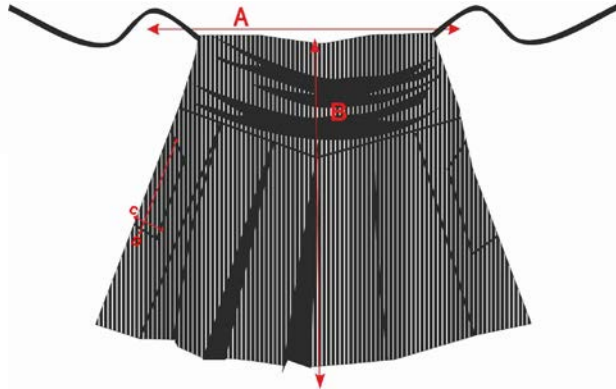

# L332

SCHEDA MISURE PRODOTTO

SIZE CHART

TABLEAU GUIDE DES TAILLES

TABLA GUÍA DE TALLAS

MASSTABELLE

CM

TAGLIA UNICA	A	B
FRONTE	77	40
	C	D
TASCA	19	23

LE MISURE HANNO UNA TOLLERANZA DEL +/- 5%  
RESTRINGIMENTO MASSIMO AL LAVAGGIO 5%

CM

ONE SIZE	A	B
FRONT	77	40
	C	D
POCKET	19	23

MEASURES HAVE A +/- 5% TOLERANCE  
MAXIMUM SHRINKAGE AFTER WASHING 5%

INCH

ONE SIZE	A	B
FRONT	30	15
	C	D
POCKET	7	9

MEASURES HAVE A +/- 5% TOLERANCE  
MAXIMUM SHRINKAGE AFTER WASHING 5%