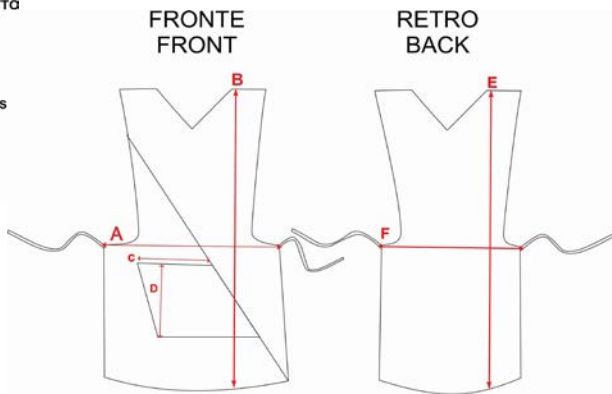

# L305

SCHEDA MISURE PRODOTTO

SIZE CHART

TABLEAU GUIDE DES TAILLES

TABLA GUÍA DE TALLAS

MASSTABELLE

CM

TAGLIA UNICA	A	B
FRONTE	73	76
	E	F
RETRO	50	76
	C	D
TASCA	24	20

LE MISURE HANNO UNA TOLLERANZA DEL +/- 5%  
RESTRINGIMENTO MASSIMO AL LAVAGGIO 5%

CM

ONE SIZE	A	B
FRONT	73	76
	E	F
BACK	50	76
	C	D
POCKET	24	20

MEASURES HAVE A +/- 5% TOLERANCE  
MAXIMUM SHRINKAGE AFTER WASHING 5%

INCH

ONE SIZE	A	B
FRONT	28	29
	E	F
BACK	19	29
	C	D
POCKET	9	7

MEASURES HAVE A +/- 5% TOLERANCE  
MAXIMUM SHRINKAGE AFTER WASHING 5%