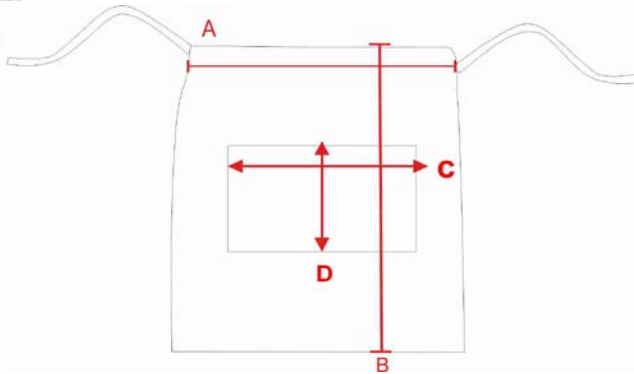

# L301

SCHEDA MISURE PRODOTTO

SIZE CHART

TABLEAU GUIDE DES TAILLES

TABLA GUÍA DE TALLAS

MASSTABELLE

CM

TAGLIA UNICA	A	B
FRONTE	64	44
	C	D
TASCA	35	19

LE MISURE HANNO UNA TOLLERANZA DEL +/- 5%  
RESTRINGIMENTO MASSIMO AL LAVAGGIO 5%

CM

ONE SIZE	A	B
FRONT	64	44
	C	D
POCKET	35	19

MEASURES HAVE A +/- 5% TOLERANCE  
MAXIMUM SHRINKAGE AFTER WASHING 5%

INCH

ONE SIZE	A	B
FRONT	25	17
	C	D
POCKET	13	8

MEASURES HAVE A +/- 5% TOLERANCE  
MAXIMUM SHRINKAGE AFTER WASHING 5%