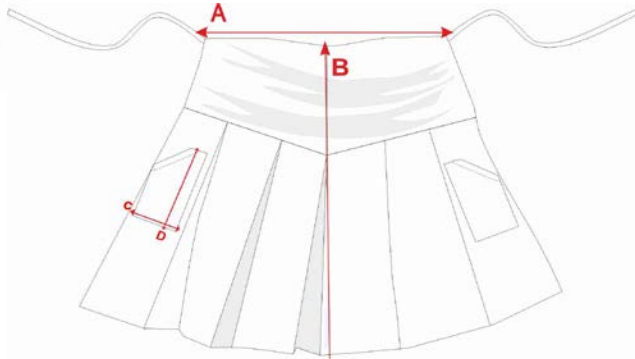

L300

SCHEDA MISURE PRODOTTO

SIZE CHART

TABLEAU GUIDE DES TAILLES

TABLA GUÍA DE TALLAS

MASSTABELLE

CM

TAGLIA UNICA	A	B
FRONTE	77	40
	C	D
TASCA	19	23

LE MISURE HANNO UNA TOLLERANZA DEL +/- 5%
RESTRINGIMENTO MASSIMO AL LAVAGGIO 5%

CM

ONE SIZE	A	B
FRONT	77	40
	C	D
POCKET	19	23

MEASURES HAVE A +/- 5% TOLERANCE
MAXIMUM SHRINKAGE AFTER WASHING 5%

INCH

ONE SIZE	A	B
FRONT	30	15
	C	D
POCKET	7	9

MEASURES HAVE A +/- 5% TOLERANCE
MAXIMUM SHRINKAGE AFTER WASHING 5%