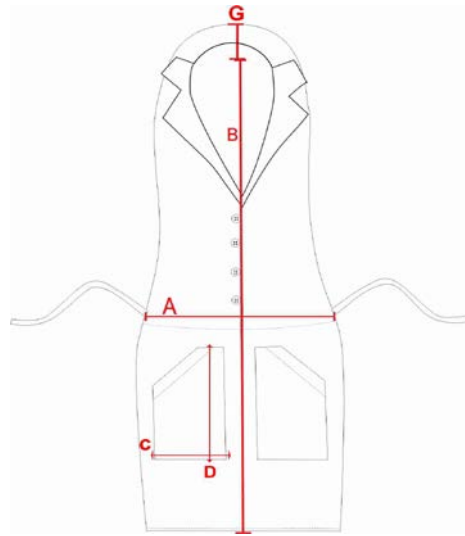

L230

-  SCHEDA MISURE PRODOTTO
-  SIZE CHART
-  TABLEAU GUIDE DES TAILLES
-  TABLA GUÍA DE TALLAS
-  MASSTABELLE

CM 

TAGLIA UNICA	A	B	G
FRONTE	80	86	7

	C	D
TASCHE LATERALI	16	18

LE MISURE HANNO UNA TOLLERANZA DEL +/- 5%
RESTRINGIMENTO MASSIMO AL LAVAGGIO 5%

CM    

ONE SIZE	A	B	G
FRONT	80	86	7

	C	D
SIDE POCKETS	16	18

MEASURES HAVE A +/- 5% TOLERANCE
MAXIMUM SHRINKAGE AFTER WASHING 5%

INCH 

ONE SIZE	A	B	G
FRONT	31	33	3

	C	D
SIDE POCKETS	6	7

MEASURES HAVE A +/- 5% TOLERANCE
MAXIMUM SHRINKAGE AFTER WASHING 5%