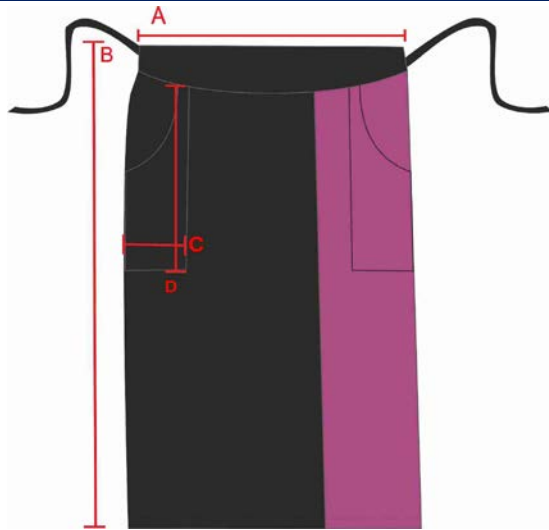

L204

-  SCHEDA MISURE PRODOTTO
-  SIZE CHART
-  TABLEAU GUIDE DES TAILLES
-  TABLA GUÍA DE TALLAS
-  MASSTABELLE

CM 

TAGLIA UNICA	A	B
<b>FRONTE</b>	92	88

	C	D
<b>TASCHE LATERALI</b>	17	29

LE MISURE HANNO UNA TOLLERANZA DEL +/- 5%  
RESTRINGIMENTO MASSIMO AL LAVAGGIO 5%

CM    

ONE SIZE	A	B
<b>FRONT</b>	92	88

	C	D
<b>SIDE POCKETS</b>	17	29

MEASURES HAVE A +/- 5% TOLERANCE  
MAXIMUM SHRINKAGE AFTER WASHING 5%

INCH 

ONE SIZE	A	B
<b>FRONT</b>	36	34

	C	D
<b>SIDE POCKETS</b>	6	11

MEASURES HAVE A +/- 5% TOLERANCE  
MAXIMUM SHRINKAGE AFTER WASHING 5%