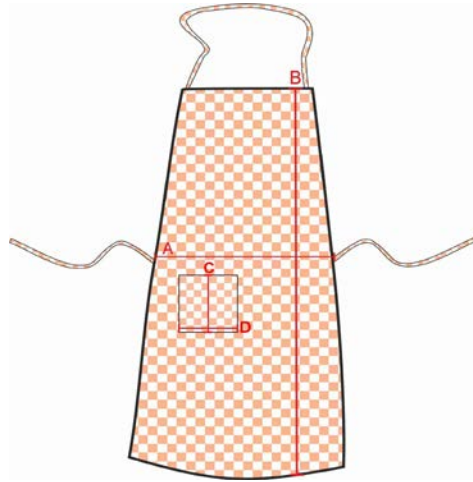

L158

SCHEMA MISURE PRODOTTO

SIZE CHART

TABLEAU GUIDE DES TAILLES

TABLA GUÍA DE TALLAS

MASSTABELLE

CM

TAGLIA UNICA	A	B
FRONTE	62	87

	C	D
TASCA FRONTALE	16	16

LE MISURE HANNO UNA TOLLERANZA DEL +/- 5%
RESTRINGIMENTO MASSIMO AL LAVAGGIO 5%

CM

ONE SIZE	A	B
FRONT	62	87

	C	D
FRONT LOW POCKET	16	16

MEASURES HAVE A +/- 5% TOLERANCE
MAXIMUM SHRINKAGE AFTER WASHING 5%

INCH

ONE SIZE	A	B
FRONT	24	34

	C	D
FRONT LOW POCKET	6	6

MEASURES HAVE A +/- 5% TOLERANCE
MAXIMUM SHRINKAGE AFTER WASHING 5%