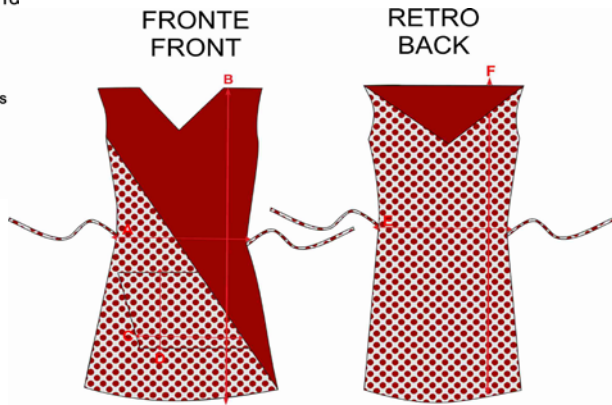

L154

SCHEDA MISURE PRODOTTO

SIZE CHART

TABLEAU GUIDE DES TAILLES

TABLA GUÍA DE TALLAS

MASSTABELLE

CM

TAGLIA UNICA	A	B
FRONTE	76	75

	E	F
RETRO	51	74

	C	D
TASCA	28	20

LE MISURE HANNO UNA TOLLERANZA DEL +/- 5%
RESTRINGIMENTO MASSIMO AL LAVAGGIO 5%

CM

ONE SIZE	A	B
FRONT	76	75

	E	F
BACK	51	74

	C	D
POCKET	28	20

MEASURES HAVE A +/- 5% TOLERANCE
MAXIMUM SHRINKAGE AFTER WASHING 5%

INCH

ONE SIZE	A	B
FRONT	29	28

	E	F
BACK	20	28

	C	D
POCKET	11	7

MEASURES HAVE A +/- 5% TOLERANCE
MAXIMUM SHRINKAGE AFTER WASHING 5%