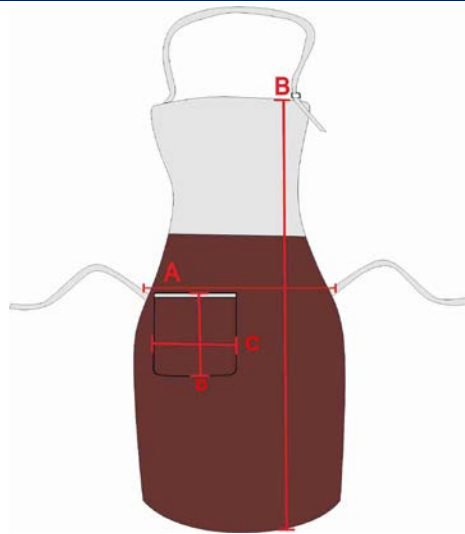

L147

-  SCHEDA MISURE PRODOTTO
-  SIZE CHART
-  TABLEAU GUIDE DES TAILLES
-  TABLA GUÍA DE TALLAS
-  MASSTABELLE

CM 

TAGLIA UNICA	A	B
FRONTE	65	89
TASCA	C	D
	18	16

LE MISURE HANNO UNA TOLLERANZA DEL +/- 5%
RESTRINGIMENTO MASSIMO AL LAVAGGIO 5%

CM     

ONE SIZE	A	B
FRONT	65	89
POCKET	C	D
	18	16

MEASURES HAVE A +/- 5% TOLERANCE
MAXIMUM SHRINKAGE AFTER WASHING 5%

INCH 

ONE SIZE	A	B
FRONT	29	36
POCKET	C	D
	7	6

MEASURES HAVE A +/- 5% TOLERANCE
MAXIMUM SHRINKAGE AFTER WASHING 5%