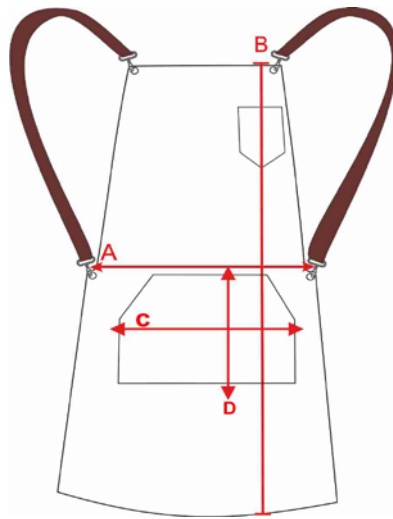

# L133

-  SCHEDA MISURE PRODOTTO
-  SIZE CHART
-  TABLEAU GUIDE DES TAILLES
-  TABLA GUÍA DE TALLAS
-  MASSTABELLE

CM 

TAGLIA UNICA	A	B
<b>FRONTE</b>	64	79
	C	D
<b>TASCA</b>	42	28

LE MISURE HANNO UNA TOLLERANZA DEL +/- 5%  
RESTRINGIMENTO MASSIMO AL LAVAGGIO 5%

CM    

ONE SIZE	A	B
<b>FRONT</b>	64	79
	C	D
<b>POCKET</b>	42	28

MEASURES HAVE A +/- 5% TOLERANCE  
MAXIMUM SHRINKAGE AFTER WASHING 5%

INCH 

ONE SIZE	A	B
<b>FRONT</b>	25	31
	C	D
<b>POCKET</b>	16	11

MEASURES HAVE A +/- 5% TOLERANCE  
MAXIMUM SHRINKAGE AFTER WASHING 5%