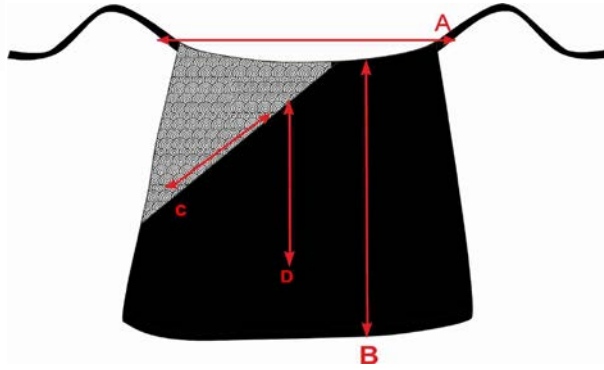

L131

-  SCHEDA MISURE PRODOTTO
-  SIZE CHART
-  TABLEAU GUIDE DES TAILLES
-  TABLA GUÍA DE TALLAS
-  MASSTABELLE

CM 

TAGLIA UNICA	A	B
FRONTE	60	40
	C	D
TASCA	20	20

LE MISURE HANNO UNA TOLLERANZA DEL +/- 5%
RESTRINGIMENTO MASSIMO AL LAVAGGIO 5%

CM     

ONE SIZE	A	B
FRONT	60	40
	C	D
POCKET	20	20

MEASURES HAVE A +/- 5% TOLERANCE
MAXIMUM SHRINKAGE AFTER WASHING 5%

INCH 

ONE SIZE	A	B
FRONT	23	15
	C	D
POCKET	8	8

MEASURES HAVE A +/- 5% TOLERANCE
MAXIMUM SHRINKAGE AFTER WASHING 5%