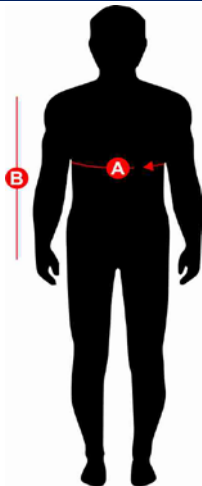

# L124 UNISEX

SCHEDA MISURE PRODOTTO

SIZE CHART

TABLEAU GUIDE DES TAILLES

TABLA GUÍA DE TALLAS

MASSTABELLE

CM

TAGLIA		A	B
XS	42	92	66
S	44	100	68
M	46 - 48	108	70
L	50 - 52	116	72
XL	54 - 56	124	74

LE MISURE HANNO UNA TOLLERANZA DEL +/- 5%  
RESTRINGIMENTO MASSIMO AL LAVAGGIO 5%

CM

SIZE		A	B
XS	42	92	66
S	44	100	68
M	46 - 48	108	70
L	50 - 52	116	72
XL	54 - 56	124	74

MEASURES HAVE A +/- 5% TOLERANCE  
MAXIMUM SHRINKAGE AFTER WASHING 5%

CM

SIZE		A	B
XS	30 - 32	92	66
S	34 - 36	100	68
M	38 - 40	108	70
L	42 - 44	116	72
XL	46 - 48	124	74

MEASURES HAVE A +/- 5% TOLERANCE  
MAXIMUM SHRINKAGE AFTER WASHING 5%

INCH

SIZE		A	B
XS	22 - 24	36	25
S	26 - 28	39	26
M	30 - 31	42	27
L	33 - 35	45	28
XL	36 - 38	48	29

MEASURES HAVE A +/- 5% TOLERANCE  
MAXIMUM SHRINKAGE AFTER WASHING 5%