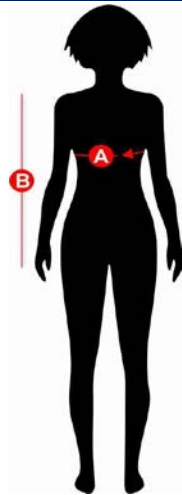

L123

-  SCHEDA MISURE PRODOTTO
-  SIZE CHART
-  TABLEAU GUIDE DES TAILLES
-  TABLA GUÍA DE TALLAS
-  MASSTABELLE

CM 

TAGLIA		A	B
XS	40	88	65
S	42	92	66
M	44	96	67
L	46	100	68
XL	48	104	69

LE MISURE HANNO UNA TOLLERANZA DEL +/- 5%
RESTRINGIMENTO MASSIMO AL LAVAGGIO 5%

CM 

TAGLIA		A	B
XS	24 - 26	88	65
S	28 - 30	92	66
M	32 - 34	96	67
L	36 - 38	100	68
XL	40 - 42	104	69

MEASURES HAVE A +/- 5% TOLERANCE
MAXIMUM SHRINKAGE AFTER WASHING 5%

CM 

TAGLIA		A	B
XS	30 - 32	88	65
S	34 - 36	92	66
M	38 - 40	96	67
L	42 - 44	100	68
XL	46 - 48	104	69

MEASURES HAVE A +/- 5% TOLERANCE
MAXIMUM SHRINKAGE AFTER WASHING 5%

INCH 

SIZE		A	B
XS	2 - 4	34	25
S	6 - 8	36	26
M	10 - 12	38	26
L	14 - 16	39	27
XL	18 - 20	40	27

MEASURES HAVE A +/- 5% TOLERANCE
MAXIMUM SHRINKAGE AFTER WASHING 5%