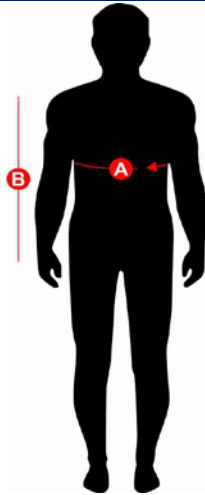

GT054

 **SCHEDA MISURE PRODOTTO**

 **SIZE CHART**

 **TABEAU GUIDE DES TAILLES**

 **TABLA GUÍA DE TALLAS**

 **MASSTABELLE**

CM 

TAGLIA		A	B
XS	42	96	64
S	44	104	66
M	46 - 48	112	68
L	50 - 52	120	72
XL	54 - 56	128	76
XXL	58 - 60	136	78

LE MISURE HANNO UNA TOLLERANZA DEL +/- 5%
RESTRINGIMENTO MASSIMO AL LAVAGGIO 5%

CM   

SIZE		A	B
XS	40	96	64
S	42	104	66
M	44 - 46	112	68
L	48 - 50	120	72
XL	52 - 54	128	76
XXL	56 - 58	136	78

MEASURES HAVE A +/- 5% TOLERANCE
MAXIMUM SHRINKAGE AFTER WASHING 5%

CM  

SIZE		A	B
XS	30 - 32	96	64
S	34 - 36	104	66
M	38 - 40	112	68
L	42 - 44	120	72
XL	46 - 48	128	76
XXL	50 - 52	136	78

MEASURES HAVE A +/- 5% TOLERANCE
MAXIMUM SHRINKAGE AFTER WASHING 5%

INCH 

SIZE		A	B
XS	22 - 24	37	25
S	26 - 28	40	26
M	30 - 31	44	26
L	33 - 35	47	28
XL	36 - 38	50	29
XXL	39 - 41	53	30

MEASURES HAVE A +/- 5% TOLERANCE
MAXIMUM SHRINKAGE AFTER WASHING 5%