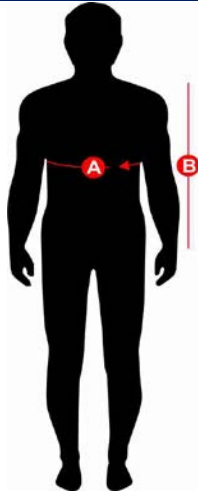

GT017 UNISEX

SCHEDA MISURE PRODOTTO

SIZE CHART

TABLEAU GUIDE DES TAILLES

TABLA GUÍA DE TALLAS

MASSTABELLE

CM

TAGLIA		A	B
XS	40 - 42	104	62
S	44	110	64
M	46 - 48	116	68
L	50 - 52	122	70
XL	54 - 56	128	72
XXL	58 - 60	134	74

LE MISURE HANNO UNA TOLLERANZA DEL +/- 5%
RESTRINGIMENTO MASSIMO AL LAVAGGIO 5%

CM

SIZE		A	B
XS	40	104	62
S	42	110	64
M	44 - 46	116	68
L	48 - 50	122	70
XL	52 - 54	128	72
XXL	56 - 58	134	74

MEASURES HAVE A +/- 5% TOLERANCE
MAXIMUM SHRINKAGE AFTER WASHING 5%

CM

SIZE		A	B
XS	30 - 32	104	62
S	34 - 36	110	64
M	38 - 40	116	68
L	42 - 44	122	70
XL	46 - 48	128	72
XXL	50 - 52	134	74

MEASURES HAVE A +/- 5% TOLERANCE
MAXIMUM SHRINKAGE AFTER WASHING 5%

INCH

SIZE		A	B
XS	22 - 24	40	24
S	26 - 28	43	25
M	30 - 31	45	26
L	33 - 35	48	27
XL	36 - 38	50	28
XXL	39 - 41	52	29