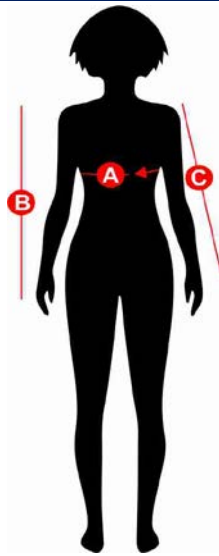

B135

SCHEDA MISURE PRODOTTO

SIZE CHART

TABLEAU GUIDE DES TAILLES

TABLA GUÍA DE TALLAS

MASSTABELLE

CM

TAGLIA		A	B	C
S	42	88	64	43
M	44	94	66	44
L	46	100	68	45
XL	48	106	70	46
XXL	50	112	72	47

LE MISURE HANNO UNA TOLLERANZA DEL +/- 5%
RESTRINGIMENTO MASSIMO AL LAVAGGIO 5%

CM

TAGLIA		A	B	C
S	32 - 34	88	64	43
M	36 - 38	94	66	44
L	40 - 42	100	68	45
XL	44 - 46	106	70	46
XXL	48 - 50	112	72	47

MEASURES HAVE A +/- 5% TOLERANCE
MAXIMUM SHRINKAGE AFTER WASHING 5%

CM

TAGLIA		A	B	C
S	34 - 36	88	64	43
M	38 - 40	94	66	44
L	42 - 44	100	68	45
XL	46 - 48	106	70	46
XXL	50 - 52	112	72	47

MEASURES HAVE A +/- 5% TOLERANCE
MAXIMUM SHRINKAGE AFTER WASHING 5%

INCH

SIZE		A	B	C
S	6 - 8	34	25	16
M	10 - 12	37	26	17
L	14 - 16	39	27	17
XL	18 - 20	41	27	18
XXL	22 - 24	44	28	18

MEASURES HAVE A +/- 5% TOLERANCE
MAXIMUM SHRINKAGE AFTER WASHING 5%